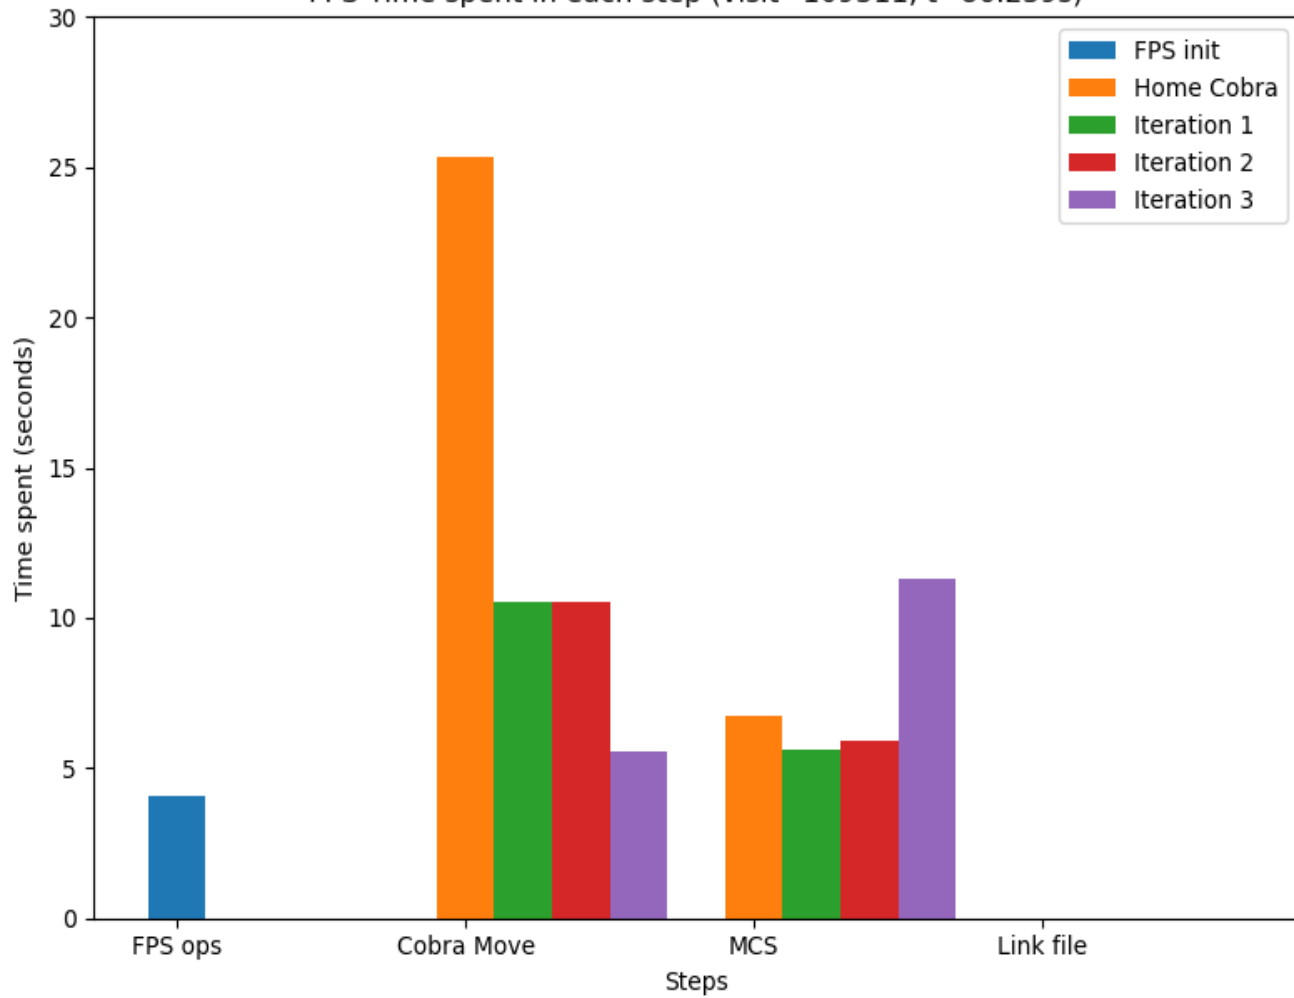

FPS Time spent in each step (visit=109311, t=86.239s)

FPS Time spent in each step (visit=109382, t=128.978s)

FPS Time spent in each step (visit=109417, t=77.909s)

FPS Time spent in each step (visit=109852, t=161.922s)

FPS Time spent in each step (visit=110349, t=77.55s)

FPS Time spent in each step (visit=110440, t=166.817s)

FPS Time spent in each step (visit=110442, t=81.896s)

FPS Time spent in each step (visit=110453, t=130.084s)