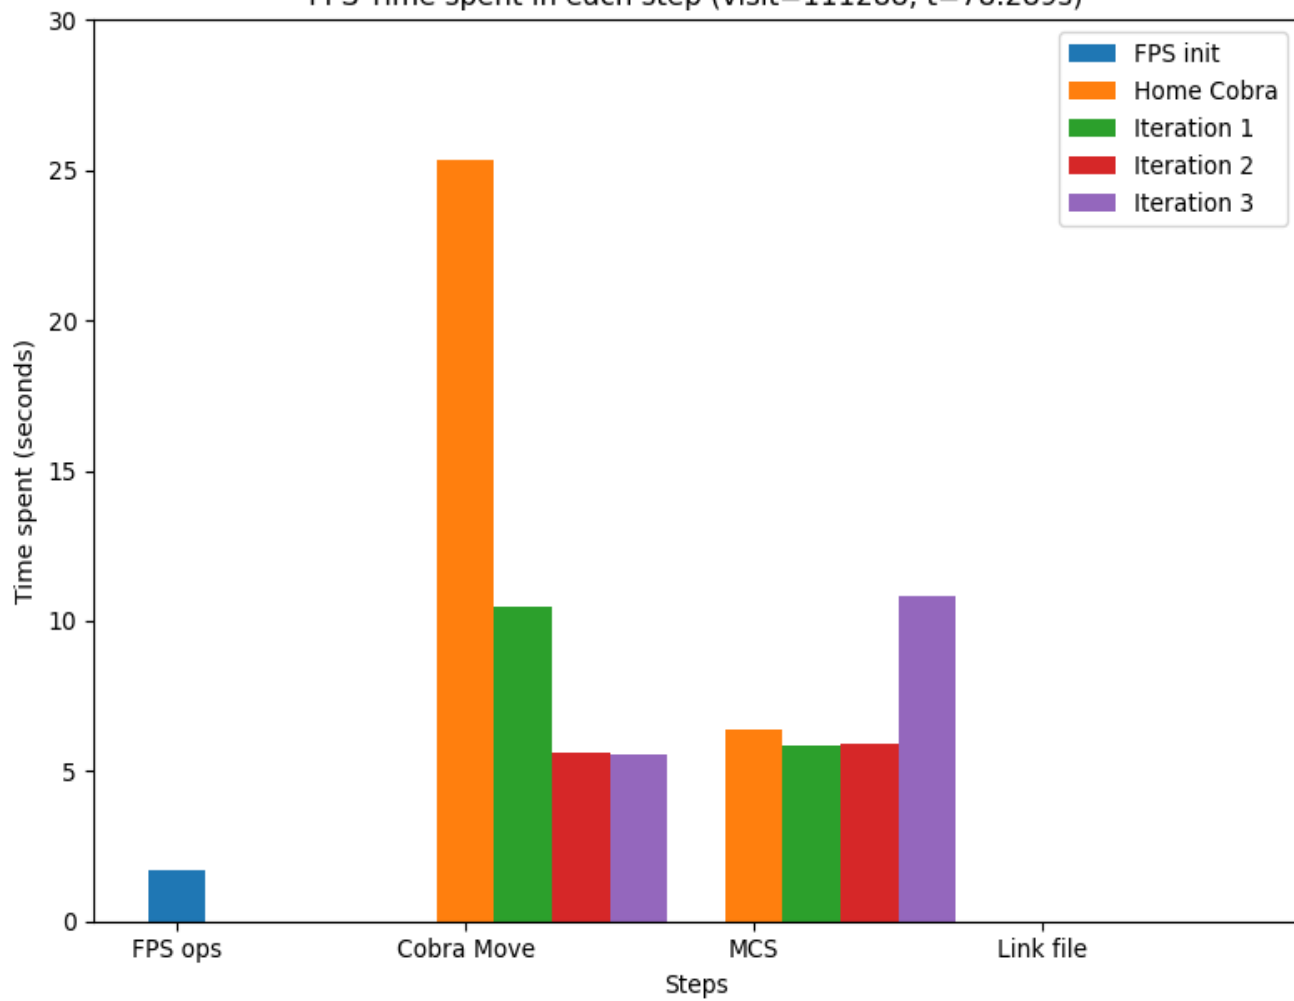

FPS Time spent in each step (visit=110967, t=83.34s)

FPS Time spent in each step (visit=111019, t=163.101s)

FPS Time spent in each step (visit=111041, t=97.996s)

FPS Time spent in each step (visit=111257, t=186.04s)

FPS Time spent in each step (visit=111288, t=78.289s)

FPS Time spent in each step (visit=111339, t=160.635s)

FPS Time spent in each step (visit=111786, t=160.647s)