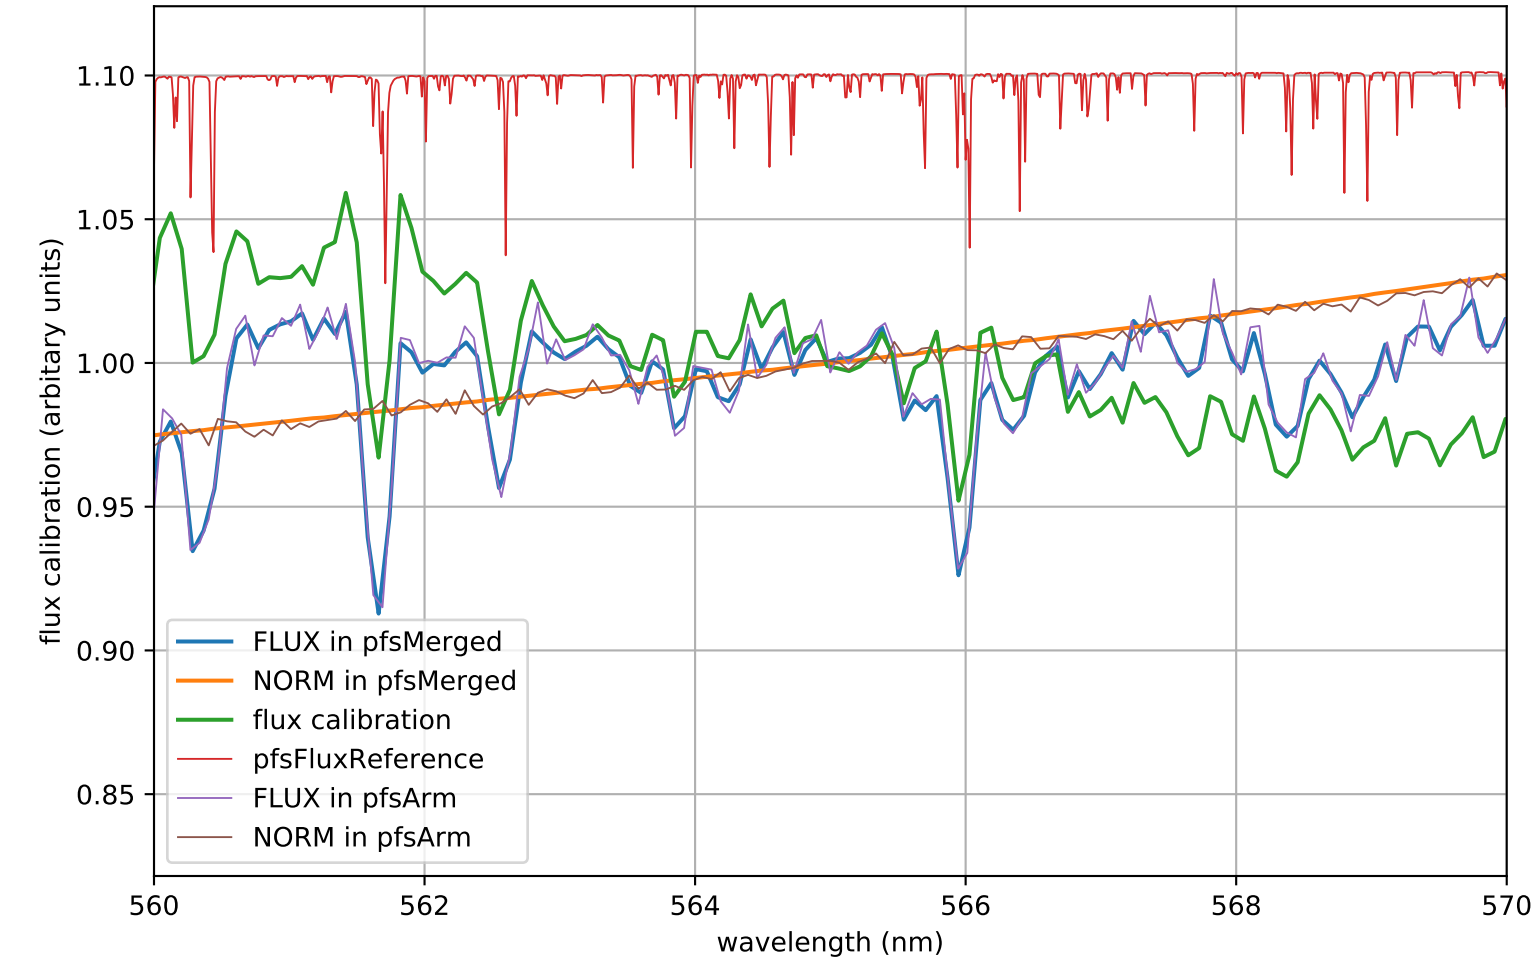

FLUXSTD fiberId=253, visit=083248

FLUXSTD fiberId=464, visit=083248