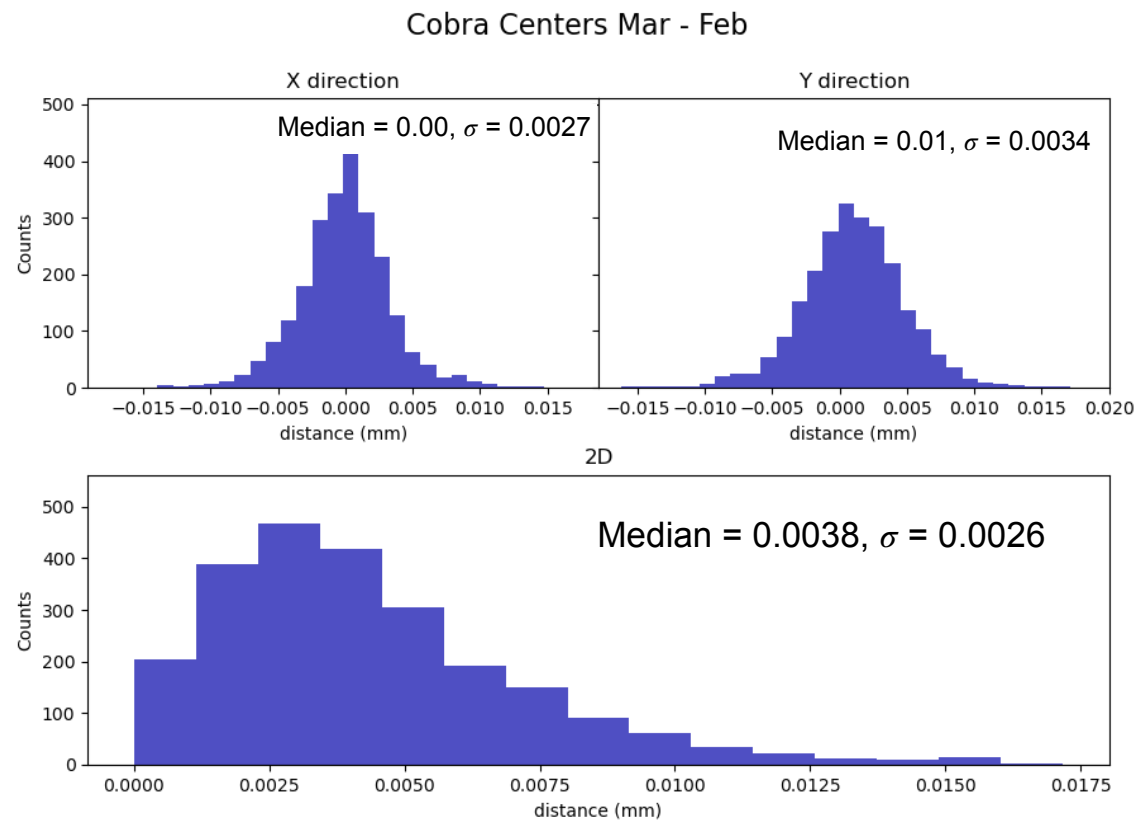

# Theta Arm Length June Run - XML

# Phi Arm Length June Run - XML

L2 Arm Length Comparison (June - XML)

# Arm Lengths and Centers on Test Bench

# Theta Arm Length March - February

L1 Arm Length Comparison (Mar - Feb)