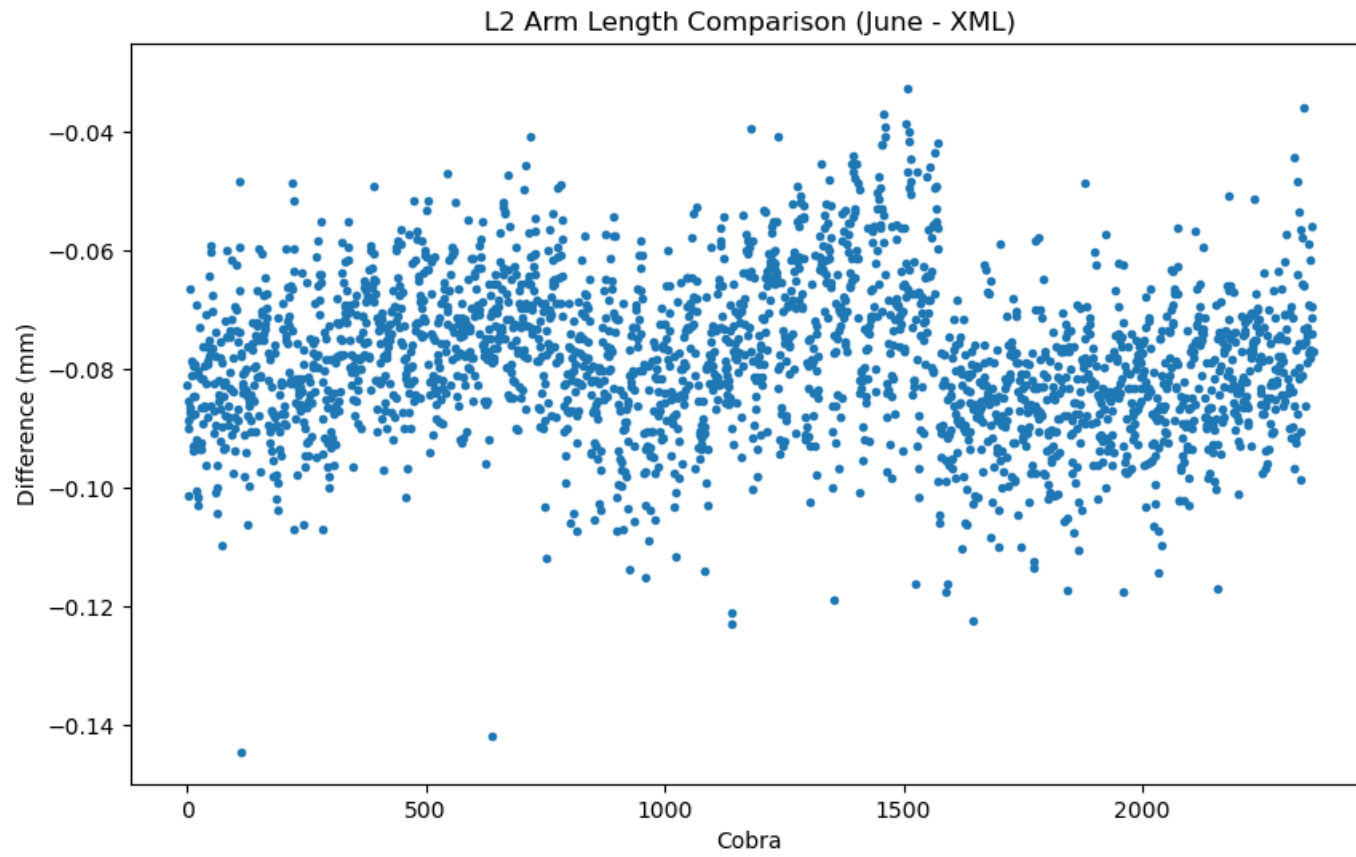

Phi Arm Length June Run - XML