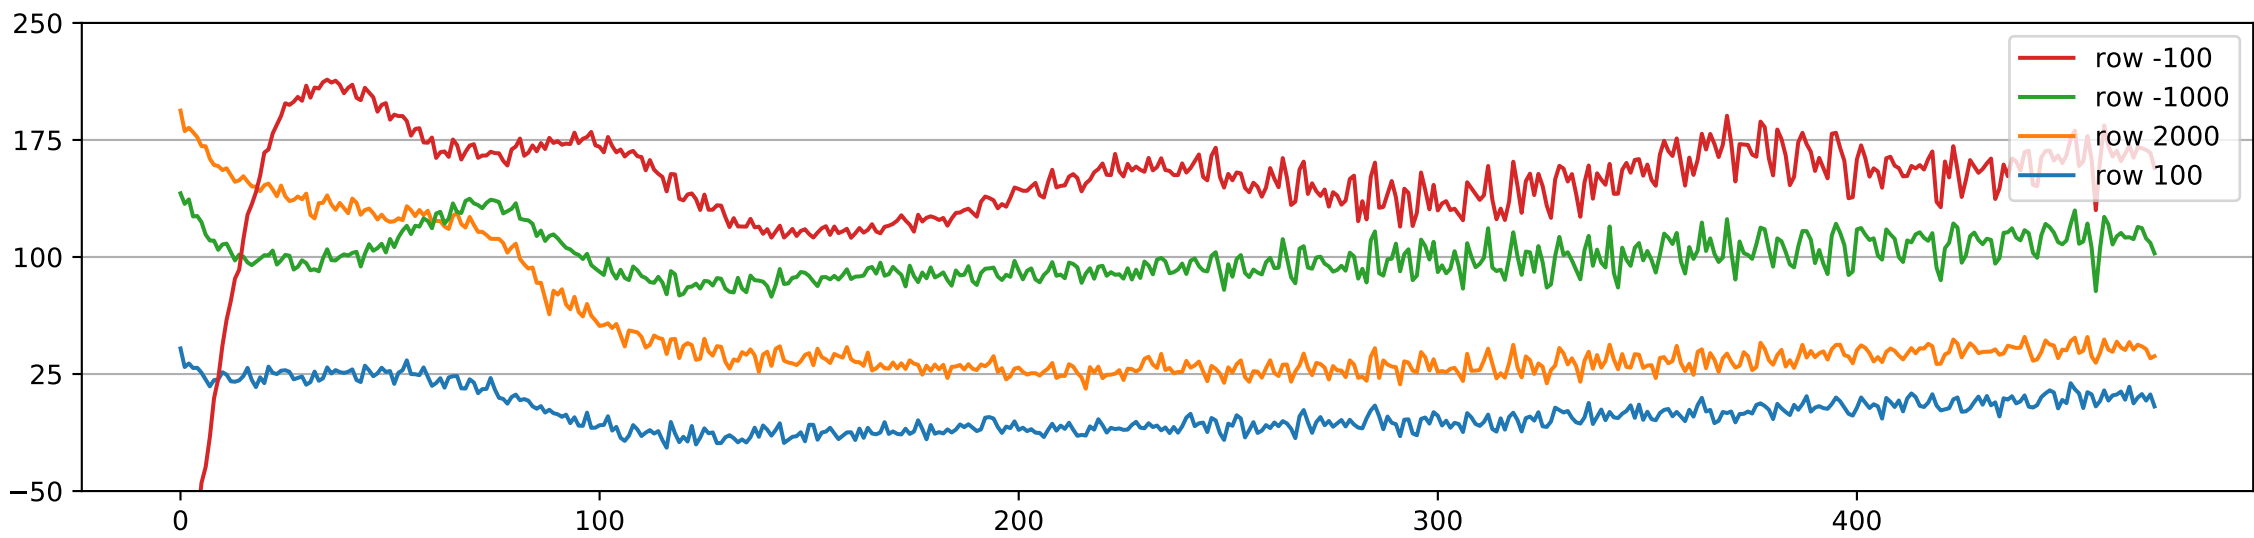

clean, 44 frames, amps=[0, 2, 3, 7]

dirty, 44 frames, amps=[0, 2, 3, 7]