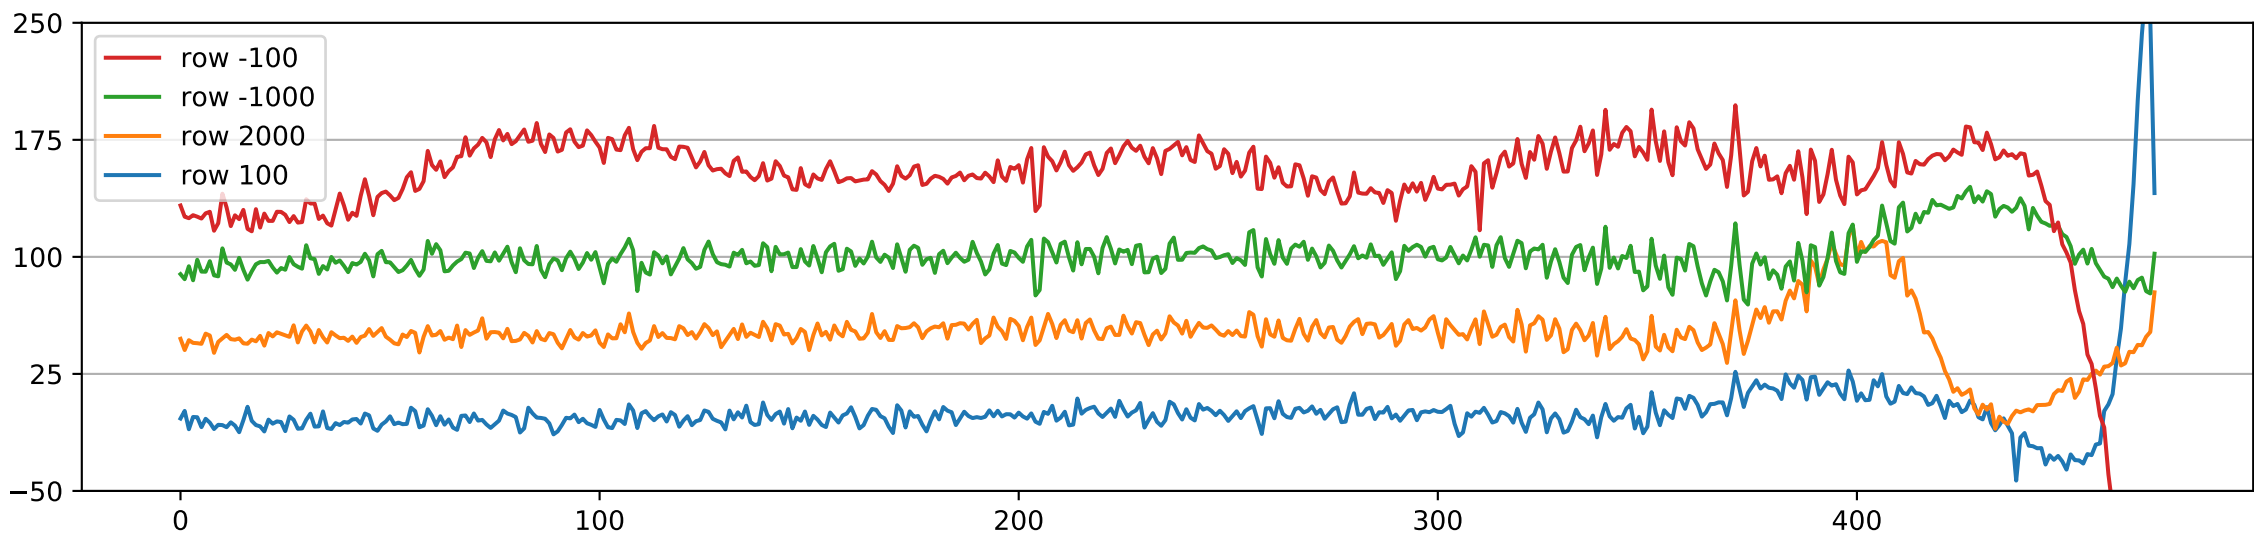

clean, 44 frames, amps=[0, 2, 3, 7]

dirty, 44 frames, amps=[0, 2, 3, 7]