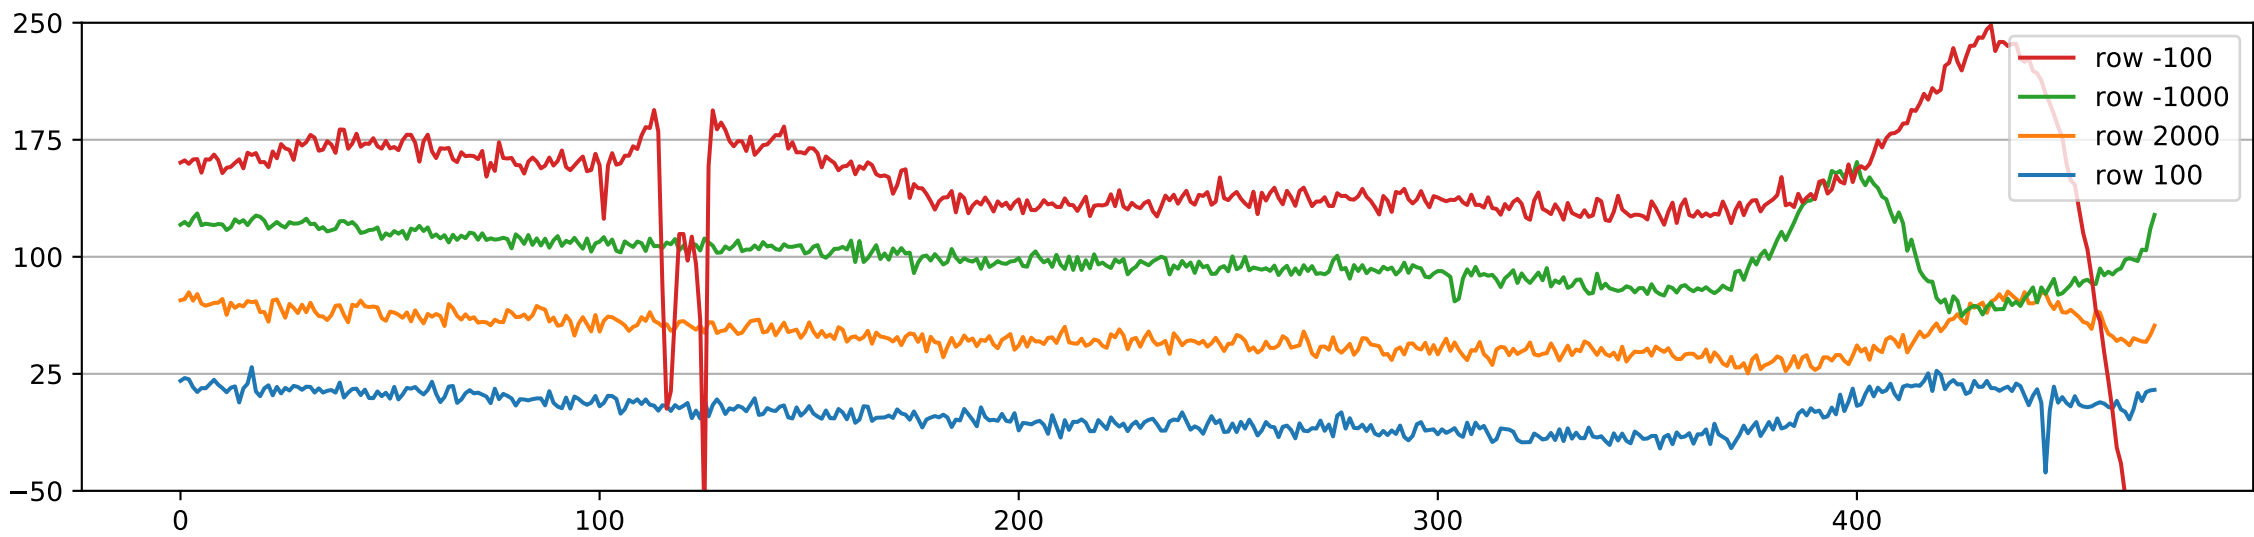

clean, 44 frames, amps=[0, 2, 3, 7]

dirty, 44 frames, amps=[0, 2, 3, 7]